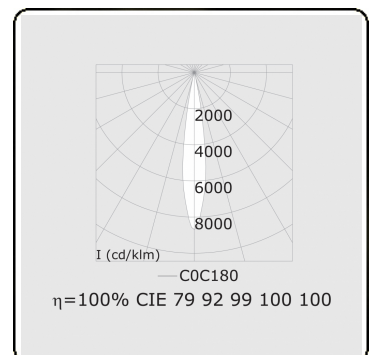

Punto - Filter meat - ND - RAL 9003 / RAL 9006
05.34040103-9006

Fixture details

Mounting	3-circuit track
Light emission	Spotlight
Fitting cover	Colour filter meat
Protection rate	IP 20
Housing	Aluminium
Finish	RAL 9006 White aluminium
Certificates	CE, ISO 9001

Electric details

Protection class	I
Supply	230V
Control gear box	Current driver

Lamp details

Lamptype	LED 3000K 10°
Wattage	31W
Luminaire power	31W
Luminaire luminous flux	1860
Number	1
Lifetime LED module	L80/B10 = 50000h
Color tolerance	MacAdam 3
CRI	>90