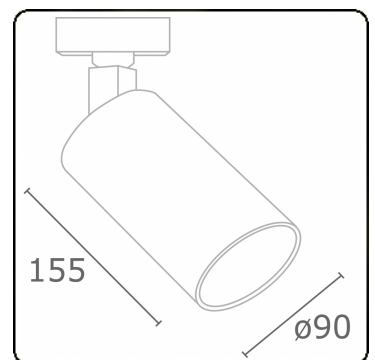

Punto - Filter meat - ND - RAL 9003 / RAL 9006
05.34040103-9006

Fixture details

Mounting	3-circuit track
Light emission	Spotlight
Fitting cover	Colour filter meat
Protection rate	IP 20
Housing	Aluminium
Finish	RAL 9006 White aluminium
Certificates	CE, ISO 9001

Electric details

Protection class	I
Supply	230V
Control gear box	Current driver

Lamp details

Lamptype	LED 3000K 10°
Wattage	31W
Luminaire power	31W
Luminaire luminous flux	1860
Number	1
Lifetime LED module	L80/B10 = 50000h
Color tolerance	MacAdam 3
CRI	>90