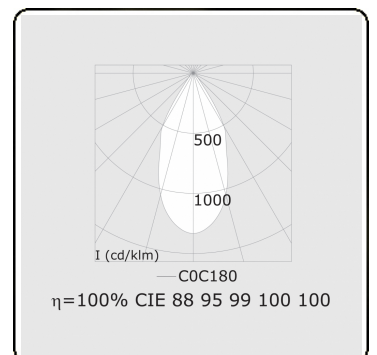

Punto - Filter meat - ND - RAL 9003 / RAL 9006
05.34340102-9006

Fixture details

Mounting	3-circuit track
Light emission	Spotlight
Fitting cover	Colour filter meat
Protection rate	IP 20
Housing	Aluminium
Finish	RAL 9006 White aluminium
Certificates	CE, ISO 9001

Electric details

Protection class	I
Supply	230V
Control gear box	Current driver

Lamp details

Lamptype	LED 2700K 50°
Wattage	31W
Luminaire power	31W
Luminaire luminous flux	2230
Number	1
Lifetime LED module	L80/B10 = 50000h
Color tolerance	MacAdam 3
CRI	>90