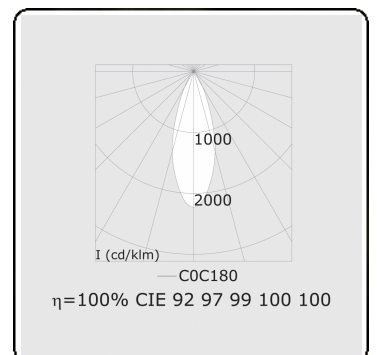

Punto - Filter meat - ND - RAL 9003 / RAL 9006
05.34240102-9006

Fixture details

Mounting	3-circuit track
Light emission	Spotlight
Fitting cover	Colour filter meat
Protection rate	IP 20
Housing	Aluminium
Finish	RAL 9006 White aluminium
Certificates	CE, ISO 9001

Electric details

Protection class	I
Supply	230V
Control gear box	Current driver

Lamp details

Lamptype	LED 2700K 30°
Wattage	31W
Luminaire power	31W
Luminaire luminous flux	2280
Number	1
Lifetime LED module	L80/B10 = 50000h
Color tolerance	MacAdam 3
CRI	>90