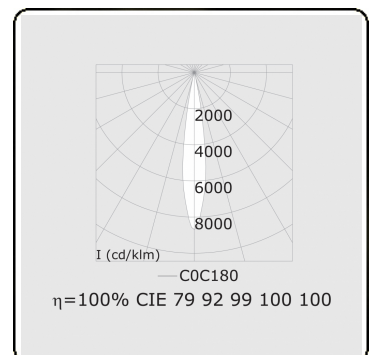

Punto - Filter meat - ND - RAL 9003 / RAL 9006
05.34040004-9006

Fixture details

Mounting	3-circuit track
Light emission	Spotlight
Fitting cover	Colour filter meat
Protection rate	IP 20
Housing	Aluminium
Finish	RAL 9006 White aluminium
Certificates	CE, ISO 9001

Electric details

Protection class	I
Supply	230V
Control gear box	Current driver

Lamp details

Lamptype	LED 4000K 10°
Wattage	20W
Luminaire power	20W
Luminaire luminous flux	1440
Number	1
Lifetime LED module	L80/B10 = 50000h
Color tolerance	MacAdam 3
CRI	>90