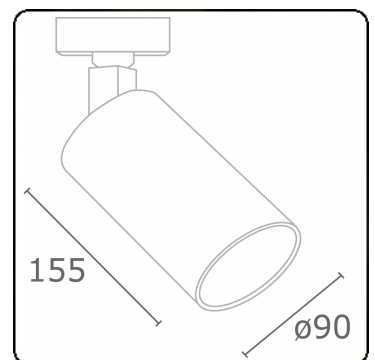

Punto - Filter meat - ND - RAL 9003 / RAL 9006
05.34240003-9006

Fixture details

Mounting	3-circuit track
Light emission	Spotlight
Fitting cover	Colour filter meat
Protection rate	IP 20
Housing	Aluminium
Finish	RAL 9006 White aluminium
Certificates	CE, ISO 9001

Electric details

Protection class	I
Supply	230V
Control gear box	Current driver

Lamp details

Lamptype	LED 3000K 30°
Wattage	20W
Luminaire power	20W
Luminaire luminous flux	1680
Number	1
Lifetime LED module	L80/B10 = 50000h
Color tolerance	MacAdam 3
CRI	>90