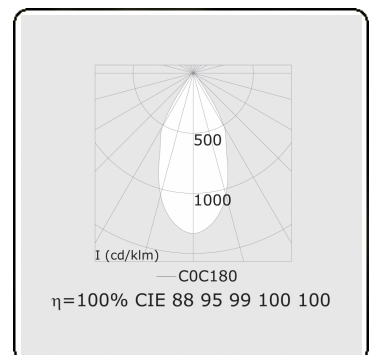

Punto - Filter meat - ND - RAL 9003 / RAL 9006
05.34340002-9006

Fixture details

Mounting	3-circuit track
Light emission	Spotlight
Fitting cover	Colour filter meat
Protection rate	IP 20
Housing	Aluminium
Finish	RAL 9006 White aluminium
Certificates	CE, ISO 9001

Electric details

Protection class	I
Supply	230V
Control gear box	Current driver

Lamp details

Lamptype	LED 2700K 50°
Wattage	20W
Luminaire power	20W
Luminaire luminous flux	1440
Number	1
Lifetime LED module	L80/B10 = 50000h
Color tolerance	MacAdam 3
CRI	>90