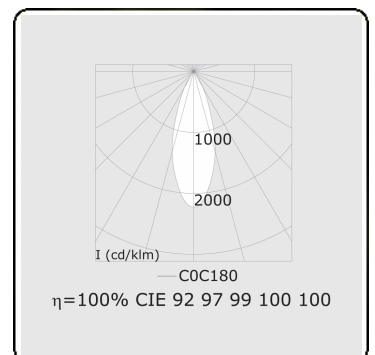

Punto - Filter meat - ND - RAL 9003 / RAL 9006  
05.34240002-9006

**Fixture details**

Mounting	3-circuit track
Light emission	Spotlight
Fitting cover	Colour filter meat
Protection rate	IP 20
Housing	Aluminium
Finish	RAL 9006 White aluminium
Certificates	CE, ISO 9001

**Electric details**

Protection class	I
Supply	230V
Control gear box	Current driver

**Lamp details**

Lamptype	LED 2700K 30°
Wattage	20W
Luminaire power	20W
Luminaire luminous flux	1530
Number	1
Lifetime LED module	L80/B10 = 50000h
Color tolerance	MacAdam 3
CRI	>90