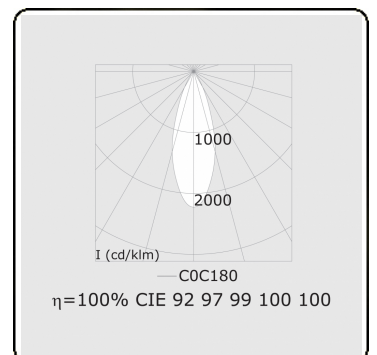

Punto - Clear - ND - RAL 9003 / RAL 9003
05.34200104-9003

Fixture details

Mounting	3-circuit track
Light emission	Spotlight
Fitting cover	Glass
Protection rate	IP 20
Housing	Aluminium
Finish	RAL 9003 Signal white
Certificates	CE, ISO 9001

Electric details

Protection class	I
Supply	230V
Control gear box	Current driver

Lamp details

Lamptype	LED 4000K 30°
Wattage	31W
Luminaire power	31W
Luminaire luminous flux	2780
Number	1
Lifetime LED module	L80/B10 = 50000h
Color tolerance	MacAdam 3
CRI	>90