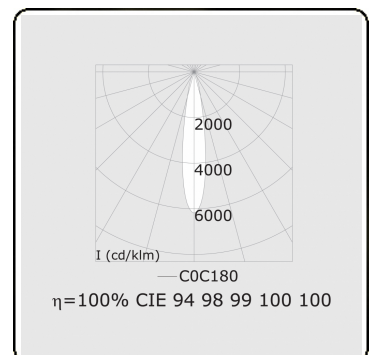

Punto - Clear - ND - RAL 9003 / RAL 9003  
05.34100104-9003

**Fixture details**

Mounting	3-circuit track
Light emission	Spotlight
Fitting cover	Glass
Protection rate	IP 20
Housing	Aluminium
Finish	RAL 9003 Signal white
Certificates	CE, ISO 9001

**Electric details**

Protection class	I
Supply	230V
Control gear box	Current driver

**Lamp details**

Lamptype	LED 4000K 20°
Wattage	31W
Luminaire power	31W
Luminaire luminous flux	2870
Number	1
Lifetime LED module	L80/B10 = 50000h
Color tolerance	MacAdam 3
CRI	>90