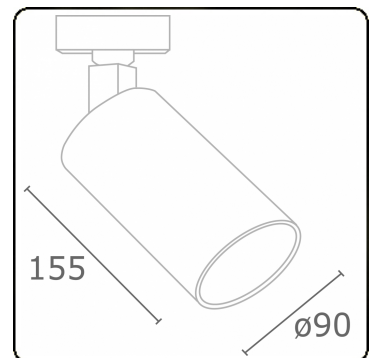

Punto - Clear - ND - RAL 9003 / RAL 9003  
05.34100104-9003

**Fixture details**

Mounting	3-circuit track
Light emission	Spotlight
Fitting cover	Glass
Protection rate	IP 20
Housing	Aluminium
Finish	RAL 9003 Signal white
Certificates	CE, ISO 9001

**Electric details**

Protection class	I
Supply	230V
Control gear box	Current driver

**Lamp details**

Lamptype	LED 4000K 20°
Wattage	31W
Luminaire power	31W
Luminaire luminous flux	2870
Number	1
Lifetime LED module	L80/B10 = 50000h
Color tolerance	MacAdam 3
CRI	>90