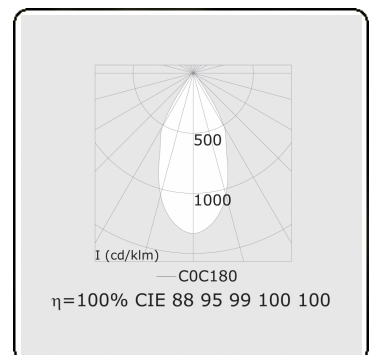

Punto - Clear - ND - RAL 9003 / RAL 9003
05.34300102-9003

Fixture details

Mounting	3-circuit track
Light emission	Spotlight
Fitting cover	Glass
Protection rate	IP 20
Housing	Aluminium
Finish	RAL 9003 Signal white
Certificates	CE, ISO 9001

Electric details

Protection class	I
Supply	230V
Control gear box	Current driver

Lamp details

Lamptype	LED 2700K 50°
Wattage	31W
Luminaire power	31W
Luminaire luminous flux	2230
Number	1
Lifetime LED module	L80/B10 = 50000h
Color tolerance	MacAdam 3
CRI	>90