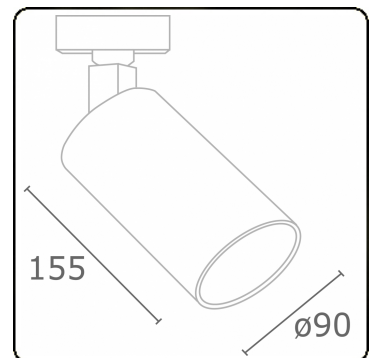

Punto - Clear - ND - RAL 9003 / RAL 9003
05.34300004-9003

Fixture details

Mounting	3-circuit track
Light emission	Spotlight
Fitting cover	Glass
Protection rate	IP 20
Housing	Aluminium
Finish	RAL 9003 Signal white
Certificates	CE, ISO 9001

Electric details

Protection class	I
Supply	230V
Control gear box	Current driver

Lamp details

Lamptype	LED 4000K 50°
Wattage	20W
Luminaire power	20W
Luminaire luminous flux	1680
Number	1
Lifetime LED module	L80/B10 = 50000h
Color tolerance	MacAdam 3
CRI	>90