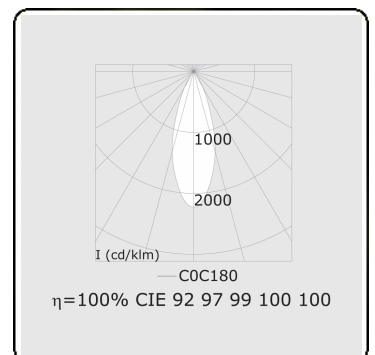

Punto - Clear - ND - RAL 9003 / RAL 9003
05.34200003-9003

Fixture details

Mounting	3-circuit track
Light emission	Spotlight
Fitting cover	Glass
Protection rate	IP 20
Housing	Aluminium
Finish	RAL 9003 Signal white
Certificates	CE, ISO 9001

Electric details

Protection class	I
Supply	230V
Control gear box	Current driver

Lamp details

Lamptype	LED 3000K 30°
Wattage	20W
Luminaire power	20W
Luminaire luminous flux	1680
Number	1
Lifetime LED module	L80/B10 = 50000h
Color tolerance	MacAdam 3
CRI	>90