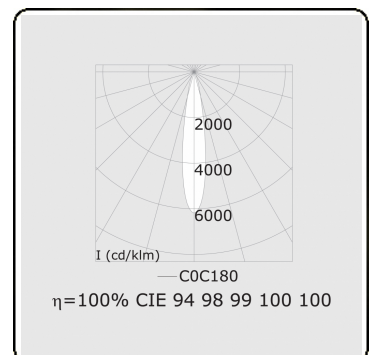

Punto - Clear - ND - RAL 9003 / RAL 9003  
05.34100003-9003

**Fixture details**

Mounting	3-circuit track
Light emission	Spotlight
Fitting cover	Glass
Protection rate	IP 20
Housing	Aluminium
Finish	RAL 9003 Signal white
Certificates	CE, ISO 9001

**Electric details**

Protection class	I
Supply	230V
Control gear box	Current driver

**Lamp details**

Lamptype	LED 3000K 20°
Wattage	20W
Luminaire power	20W
Luminaire luminous flux	1740
Number	1
Lifetime LED module	L80/B10 = 50000h
Color tolerance	MacAdam 3
CRI	>90