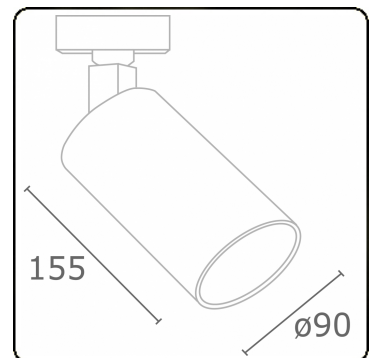

Punto - Clear - ND - RAL 9003 / RAL 9003
05.34300002-9003

Fixture details

Mounting	3-circuit track
Light emission	Spotlight
Fitting cover	Glass
Protection rate	IP 20
Housing	Aluminium
Finish	RAL 9003 Signal white
Certificates	CE, ISO 9001

Electric details

Protection class	I
Supply	230V
Control gear box	Current driver

Lamp details

Lamptype	LED 2700K 50°
Wattage	20W
Luminaire power	20W
Luminaire luminous flux	1440
Number	1
Lifetime LED module	L80/B10 = 50000h
Color tolerance	MacAdam 3
CRI	>90