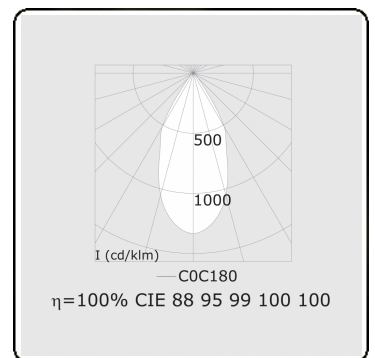

Punto - Clear - ND - RAL 9003 / RAL 9003
05.34300002-9003

Fixture details

Mounting	3-circuit track
Light emission	Spotlight
Fitting cover	Glass
Protection rate	IP 20
Housing	Aluminium
Finish	RAL 9003 Signal white
Certificates	CE, ISO 9001

Electric details

Protection class	I
Supply	230V
Control gear box	Current driver

Lamp details

Lamptype	LED 2700K 50°
Wattage	20W
Luminaire power	20W
Luminaire luminous flux	1440
Number	1
Lifetime LED module	L80/B10 = 50000h
Color tolerance	MacAdam 3
CRI	>90