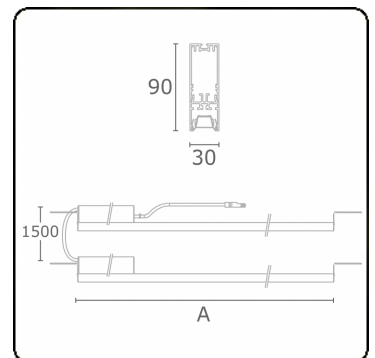

| | |
|---------------------|------------------|
| Lamptype | LED 4000K |
| Wattage | 5,6W |
| Gross luminous flux | 2 x 6390 |
| Luminaire power | 74,4W |
| Number | 2 x 6 |
| Lifetime LED module | L80/B10 > 72000h |
| Color tolerance | MacAdam 3 |
| CRI | >80 |

Photometric details

| | |
|--------------|------------------|
| UGR | 17,0/18,2 |
| CIE Fluxcode | 90 99 100 100 68 |

Dimensions

| | |
|---|---------|
| A | 1684 mm |
|---|---------|

Remarks

VDT louvre 500mA