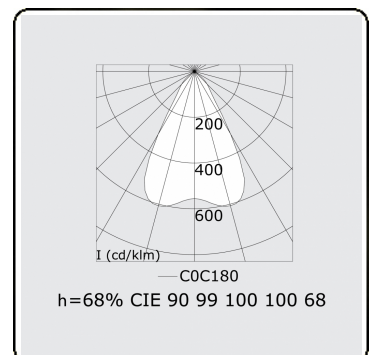

| | |
|---------------------|------------------|
| Lamptype | LED 4000K |
| Wattage | 5,6W |
| Gross luminous flux | 2 x 6390 |
| Luminaire power | 74,4W |
| Number | 2 x 6 |
| Lifetime LED module | L80/B10 > 72000h |
| Color tolerance | MacAdam 3 |
| CRI | >80 |

Photometric details

| | |
|--------------|------------------|
| UGR | 17,0/18,2 |
| CIE Fluxcode | 90 99 100 100 68 |

Dimensions

| | |
|---|---------|
| A | 1684 mm |
|---|---------|

Remarks

VDT louvre 500mA