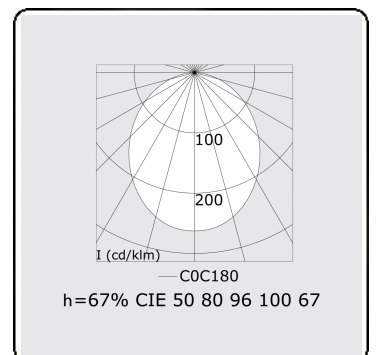

Photometric details

UGR	25,7/26,0
CIE Fluxcode	50 80 96 100 67

Dimensions

A	564 mm
---	--------

Remarks

satin LED diffuser 150mA emergency module autonomy 1 hour

This luminaire contains built-in LED lamps.

The lamps cannot be changed in the luminaire.