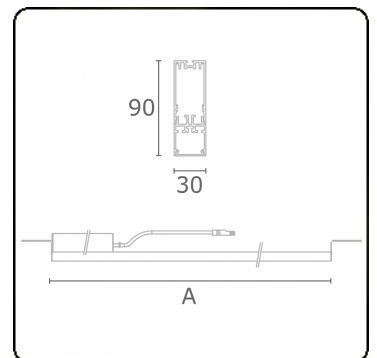

Photometric details

UGR	25,7/26,0
CIE Fluxcode	50 80 96 100 67

Dimensions

A	564 mm
---	--------

Remarks

satin LED diffuser 150mA emergency module autonomy 1 hour

This luminaire contains built-in LED lamps.

The lamps cannot be changed in the luminaire.