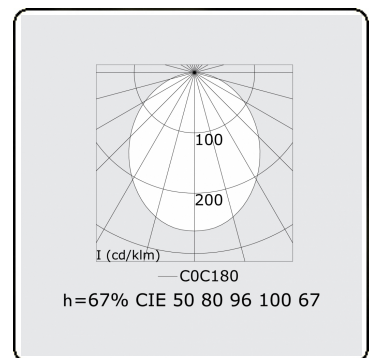

Electric details

Protection class	I
Supply	230V
Control gear box	Current driver DALI/TD
Emergency set	Autonomy 1 hour DALI

Lamp details

Lamptype	LED 4000K
Wattage	3,2W
Gross luminous flux	1340
Luminaire power	7,0W
Number	2
Lifetime LED module	L80/B10 > 72000h
Color tolerance	MacAdam 3
CRI	>80

Photometric details

UGR	25,7/26,0
CIE Fluxcode	50 80 96 100 67

Dimensions

A 564 mm

Remarks

satin LED diffuser 150mA emergency module autonomy 1 hour

This luminaire contains built-in LED lamps.

The lamps cannot be changed in the luminaire.