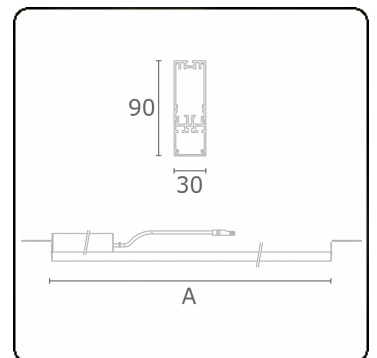

Electric details

Protection class	I
Supply	230V
Control gear box	Current driver DALI/TD
Emergency set	Autonomy 1 hour DALI

Lamp details

Lamptype	LED 4000K
Wattage	3,2W
Gross luminous flux	1340
Luminaire power	7,0W
Number	2
Lifetime LED module	L80/B10 > 72000h
Color tolerance	MacAdam 3
CRI	>80

Photometric details

UGR	25,7/26,0
CIE Fluxcode	50 80 96 100 67

Dimensions

A 564 mm

Remarks

satin LED diffuser 150mA emergency module autonomy 1 hour

This luminaire contains built-in LED lamps.

The lamps cannot be changed in the luminaire.