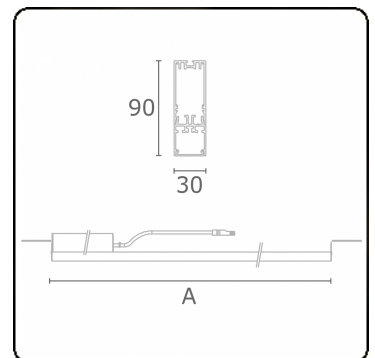

Photometric details

UGR	25,7/26,0
CIE Fluxcode	50 80 96 100 67

Dimensions

A	1684 mm
---	---------

Remarks

satin LED diffuser 150mA emergency module autonomy 1 hour

ENERGY

Verrijgbaar op aanvraag.