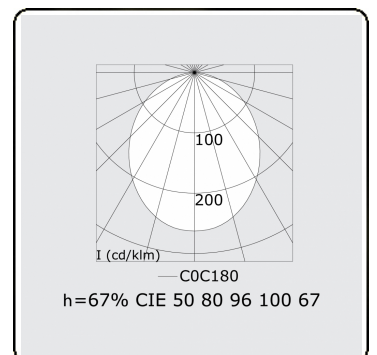

Rekta 30 SAPP - satin - HO 150mA - emergency - RAL
07.23005554-9999

Fixture details

Mounting	Ceiling recessed
Light emission	Direct
Fitting cover	satin diffusor
Protection rate	IP 20
Housing	Aluminium
Finish	RAL colour at your choice
Certificates	CE, ISO 9001

Electric details

Protection class	I
Supply	230V
Control gear box	Current driver DALI/TD
Emergency set	Autonomy 1 hour DALI

Lamp details

Lamptype	LED 4000K
Wattage	3,2W
Gross luminous flux	3375
Luminaire power	17,6W
Number	5
Lifetime LED module	L80/B10 > 72000h
Color tolerance	MacAdam 3
CRI	>80

Photometric details

UGR	25,7/26,0
CIE Fluxcode	50 80 96 100 67

Dimensions

A	1404 mm

Remarks

satin LED diffuser 150mA emergency module autonomy 1 hour

ENERG

Verrijgbaar op aanvraag.

Disponible sur demande.

Available on request.

Auf Anfrage.

WXYZ
kWh/1000h

MULTILINE®

2019/2015