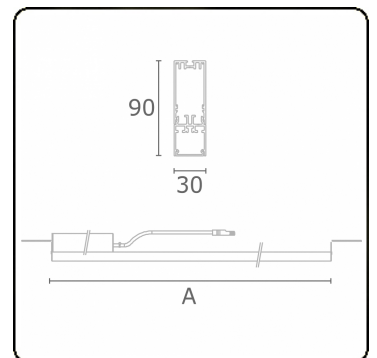

Rekta 30 SAPP - satin - HO 150mA - emergency - RAL
07.23005554-9999

Fixture details

Mounting	Ceiling recessed
Light emission	Direct
Fitting cover	satin diffusor
Protection rate	IP 20
Housing	Aluminium
Finish	RAL colour at your choice
Certificates	CE, ISO 9001

Electric details

Protection class	I
Supply	230V
Control gear box	Current driver DALI/TD
Emergency set	Autonomy 1 hour DALI

Lamp details

Lamptype	LED 4000K
Wattage	3,2W
Gross luminous flux	3375
Luminaire power	17,6W
Number	5
Lifetime LED module	L80/B10 > 72000h
Color tolerance	MacAdam 3
CRI	>80

Photometric details

UGR	25,7/26,0
CIE Fluxcode	50 80 96 100 67

Dimensions

A	1404 mm

Remarks

satin LED diffuser 150mA emergency module autonomy 1 hour

ENERG

Verrijgbaar op aanvraag.

Disponible sur demande.

Available on request.

Auf Anfrage.

WXYZ
kWh/1000h

MULTILINE®

2019/2015