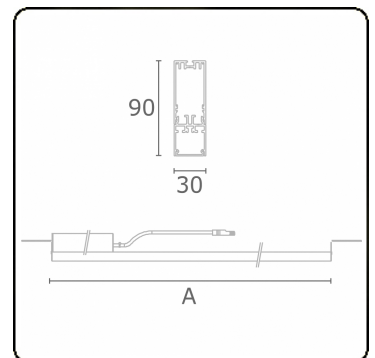

Photometric details

UGR	25,7/26,0
CIE Fluxcode	50 80 96 100 67

Dimensions

A	1124 mm
---	---------

Remarks

satin LED diffuser 150mA emergency module autonomy 1 hour

ENERGY

Verrijgbaar op aanvraag.