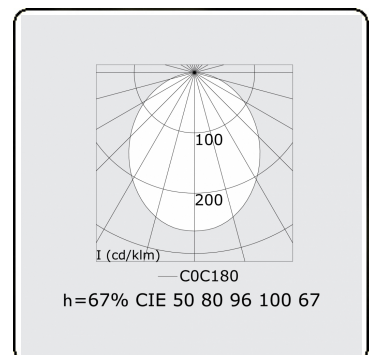

Photometric details

UGR	25,7/26,0
CIE Fluxcode	50 80 96 100 67

Dimensions

A	1124 mm
---	---------

Remarks

satin LED diffuser 150mA emergency module autonomy 1 hour

ENERGY

Verrijgbaar op aanvraag.