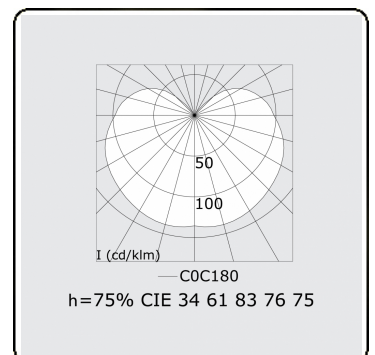

Electric details

Protection class	I
Supply	230V
Control gear box	Current driver DALI/TD

Lamp details

Lamptype	LED 3000K
Wattage	7,2W
Gross luminous flux	10240
Luminaire power	63,4W
Number	8
Lifetime LED module	L80/B10 > 72000h
Color tolerance	MacAdam 3
CRI	>80

Photometric details

UGR	>19
CIE Fluxcode	34 61 83 76 75

Dimensions

A	2254 mm
---	---------

Remarks

Ceiling luminaire - HO 325mA - satin - ANO

ENERGY

Verrijgbaar op aanvraag.