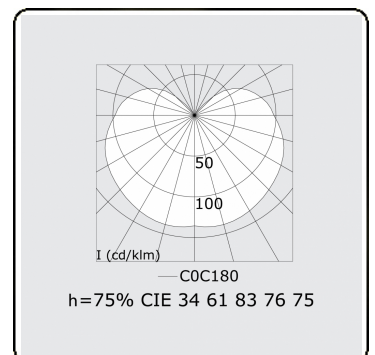

Electric details

Protection class	I
Supply	230V
Control gear box	Current driver

Lamp details

Lamptype	LED 3000K
Wattage	7,1W
Gross luminous flux	13450
Luminaire power	78,6W
Number	10
Lifetime LED module	L80/B10 > 72000h
Color tolerance	MacAdam 3
CRI	>80

Photometric details

UGR	>19
CIE Fluxcode	34 61 83 76 75

Dimensions

A	2814 mm
---	---------

Remarks

Ceiling luminaire - HO 325mA - satin - ANO

ENERGY

Verrijgbaar op aanvraag.