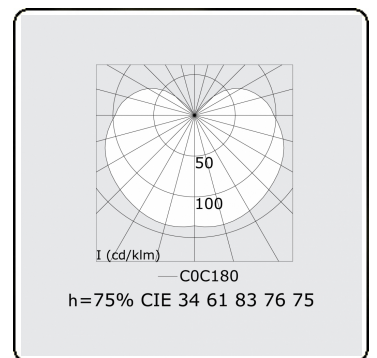

Electric details

Protection class	I
Supply	230V
Control gear box	Current driver

Lamp details

Lamptype	LED 3000K
Wattage	7,2W
Gross luminous flux	7680
Luminaire power	47,5W
Number	6
Lifetime LED module	L80/B10 > 72000h
Color tolerance	MacAdam 3
CRI	>80

Photometric details

UGR	>19
CIE Fluxcode	34 61 83 76 75

Dimensions

A	1694 mm
---	---------

Remarks

Ceiling luminaire - HO 325mA - satin - ANO

ENERGY

Verrijgbaar op aanvraag.