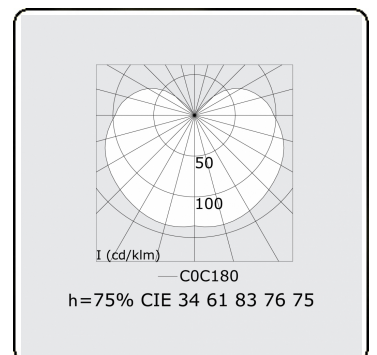

**Electric details**

Protection class	I
Supply	230V
Control gear box	Current driver

**Lamp details**

Lamptype	LED 3000K
Wattage	7,1W
Gross luminous flux	5380
Luminaire power	31,4W
Number	4
Lifetime LED module	L80/B10 > 72000h
Color tolerance	MacAdam 3
CRI	>80

**Photometric details**

UGR	>19
CIE Fluxcode	34 61 83 76 75

**Dimensions**

A	1134 mm
---	---------

**Remarks**

Ceiling luminaire - HO 325mA - satin - ANO

**ENERGY**

Verrijgbaar op aanvraag.