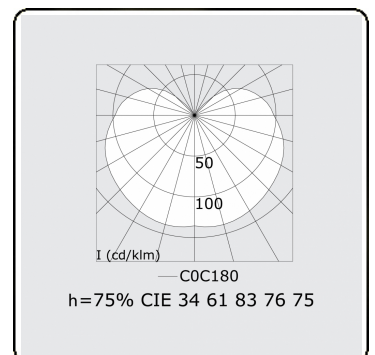

Electric details

Protection class	I
Supply	230V
Control gear box	Current driver DALI/TD

Lamp details

Lamptype	LED 4000K
Wattage	3,2W
Gross luminous flux	3375
Luminaire power	17,6W
Number	5
Lifetime LED module	L80/B10 > 72000h
Color tolerance	MacAdam 3
CRI	>80

Photometric details

UGR	>19
CIE Fluxcode	34 61 83 76 75

Dimensions

A	1414 mm
---	---------

Remarks

Ceiling luminaire - HO 150mA - satin - RAL

ENERGY

Verrijgbaar op aanvraag.