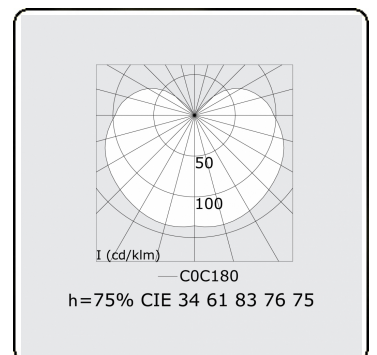

**Electric details**

Protection class	I
Supply	230V
Control gear box	Current driver

**Lamp details**

Lamptype	LED 3000K
Wattage	3,2W
Gross luminous flux	1920
Luminaire power	10,6W
Number	3
Lifetime LED module	L80/B10 > 72000h
Color tolerance	MacAdam 3
CRI	>80

**Photometric details**

UGR	>19
CIE Fluxcode	34 61 83 76 75

**Dimensions**

A	854 mm
---	--------

**Remarks**

Wall luminaire - HO 150mA - satin - ANO

**ENERGY**

Verrijgbaar op aanvraag.