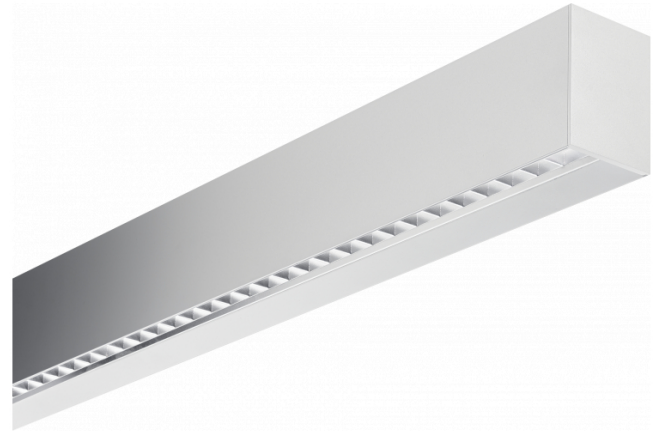

Hideline 65x90 Direct - VDT - LO 400mA - RAL  
05.70224104-9999

**Fixture details**

Mounting	Ceiling
Light emission	Direct
Fitting cover	VDT louvre
Protection rate	IP 20
Housing	Aluminium
Finish	RAL colour at your choice
Certificates	CE, ISO 9001

**Electric details**

Protection class	I
Supply	230V
Control gear box	Current driver DALI/TD

**Lamp details**

Lamptype	LED 4000K
Wattage	4,5W
Gross luminous flux	8200
Luminaire power	49,5W
Number	10
Lifetime LED module	L80/B10 > 72000h
Color tolerance	MacAdam 3
CRI	>80

**Photometric details**

UGR	<19
CIE Fluxcode	90 99 100 100 68

**Dimensions**

A	2810 mm
---	---------

**Remarks**

Ceiling luminaire - Direct - LO 400mA - VDT louvre - RAL

**ENERGY**

Verkrijgbaar op aanvraag.