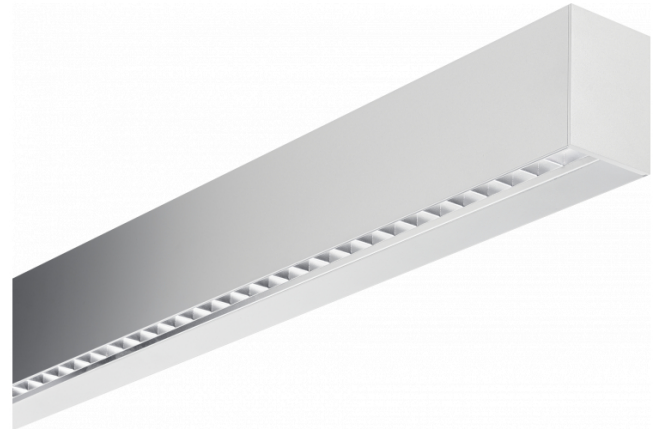

Hideline 65x90 Direct - VDT - LO 400mA - RAL
05.70224174-9999

Fixture details

Mounting	Ceiling
Light emission	Direct
Fitting cover	VDT louvre
Protection rate	IP 20
Housing	Aluminium
Finish	RAL colour at your choice
Certificates	CE, ISO 9001

Electric details

Protection class	I
Supply	230V
Control gear box	Current driver DALI/TD

Lamp details

Lamptype	LED 4000K
Wattage	4,4W
Gross luminous flux	6055
Luminaire power	34,3W
Number	7
Lifetime LED module	L80/B10 > 72000h
Color tolerance	MacAdam 3
CRI	>80

Photometric details

UGR	<19
CIE Fluxcode	90 99 100 100 68

Dimensions

A	1970 mm
---	---------

Remarks

Ceiling luminaire - Direct - LO 400mA - VDT louvre - RAL

ENERGY

Verkrijgbaar op aanvraag.