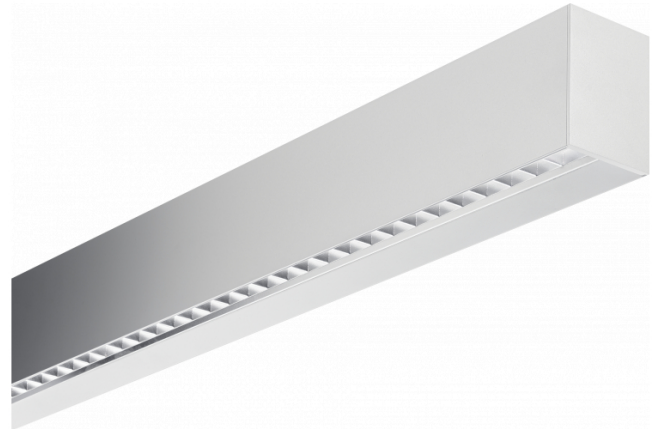

Hideline 65x90 Direct - VDT - LO 400mA - RAL
05.70220174-9999

Fixture details

Mounting	Ceiling
Light emission	Direct
Fitting cover	VDT louvre
Protection rate	IP 20
Housing	Aluminium
Finish	RAL colour at your choice
Certificates	CE, ISO 9001

Electric details

Protection class	I
Supply	230V
Control gear box	Current driver

Lamp details

Lamptype	LED 4000K
Wattage	4,5W
Gross luminous flux	5740
Luminaire power	34,7W
Number	7
Lifetime LED module	L80/B10 > 72000h
Color tolerance	MacAdam 3
CRI	>80

Photometric details

UGR	<19
CIE Fluxcode	90 99 100 100 68

Dimensions

A	1970 mm
---	---------

Remarks

Ceiling luminaire - Direct - LO 400mA - VDT louvre - RAL

ENERGY

Verrijgbaar op aanvraag.