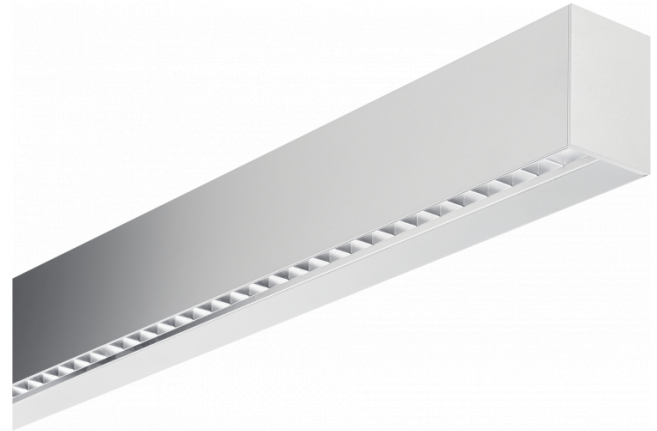

Hideline 65x90 Direct - VDT - LO 400mA - RAL
05.70220164-9999

Fixture details

Mounting	Ceiling
Light emission	Direct
Fitting cover	VDT louvre
Protection rate	IP 20
Housing	Aluminium
Finish	RAL colour at your choice
Certificates	CE, ISO 9001

Electric details

Protection class	I
Supply	230V
Control gear box	Current driver

Lamp details

Lamptype	LED 4000K
Wattage	4,4W
Gross luminous flux	5190
Luminaire power	29,4W
Number	6
Lifetime LED module	L80/B10 > 72000h
Color tolerance	MacAdam 3
CRI	>80

Photometric details

UGR	<19
CIE Fluxcode	90 99 100 100 68

Dimensions

A	1690 mm
---	---------

Remarks

Ceiling luminaire - Direct - LO 400mA - VDT louvre - RAL

ENERGY

Verkrijgbaar op aanvraag.