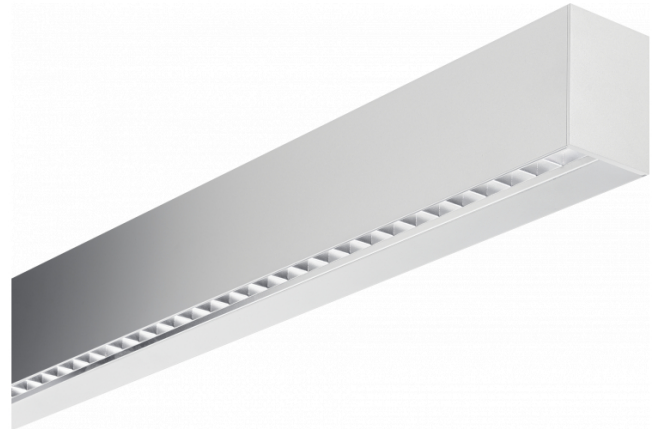

Hideline 65x90 Direct - VDT - LO 400mA - RAL
05.70224103-9999

Fixture details

Mounting	Ceiling
Light emission	Direct
Fitting cover	VDT louvre
Protection rate	IP 20
Housing	Aluminium
Finish	RAL colour at your choice
Certificates	CE, ISO 9001

Electric details

Protection class	I
Supply	230V
Control gear box	Current driver DALI/TD

Lamp details

Lamptype	LED 3000K
Wattage	4,4W
Gross luminous flux	8200
Luminaire power	48,9W
Number	10
Lifetime LED module	L80/B10 > 72000h
Color tolerance	MacAdam 3
CRI	>80

Photometric details

UGR	<19
CIE Fluxcode	90 99 100 100 68

Dimensions

A	2810 mm
---	---------

Remarks

Ceiling luminaire - Direct - LO 400mA - VDT louvre - RAL

ENERGY

Verkrijgbaar op aanvraag.