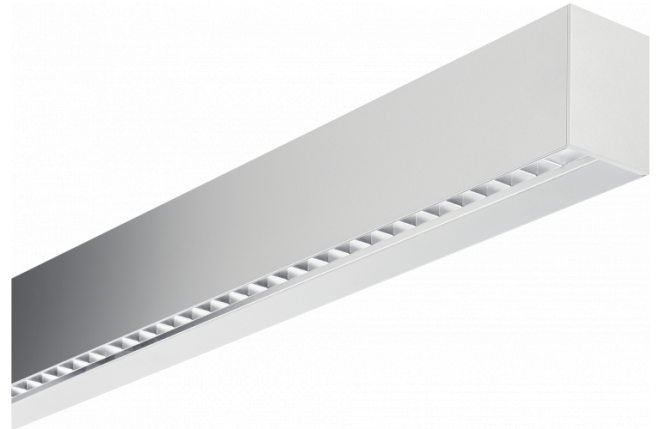

Hideline 65x90 Direct - VDT - LO 400mA - RAL  
05.70224193-9999

**Fixture details**

Mounting	Ceiling
Light emission	Direct
Fitting cover	VDT louvre
Protection rate	IP 20
Housing	Aluminium
Finish	RAL colour at your choice
Certificates	CE, ISO 9001

**Electric details**

Protection class	I
Supply	230V
Control gear box	Current driver DALI/TD

**Lamp details**

Lamptype	LED 3000K
Wattage	4,5W
Gross luminous flux	7020
Luminaire power	44,6W
Number	9
Lifetime LED module	L80/B10 > 72000h
Color tolerance	MacAdam 3
CRI	>80

**Photometric details**

UGR	<19
CIE Fluxcode	90 99 100 100 68

**Dimensions**

A	2530 mm
---	---------

**Remarks**

Ceiling luminaire - Direct - LO 400mA - VDT louvre - RAL

**ENERGY**

Verkrijgbaar op aanvraag.