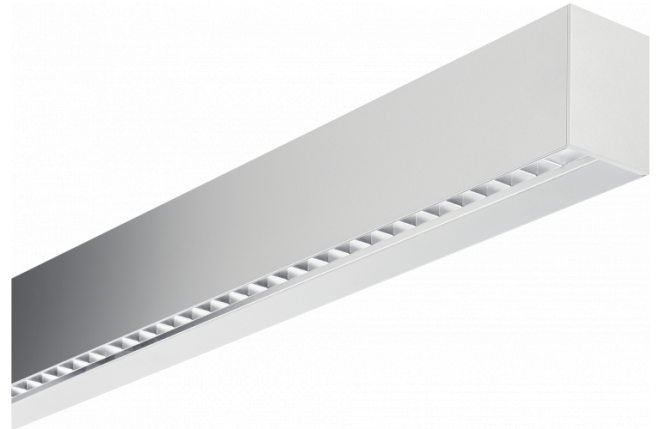

Hideline 65x90 Direct - VDT - LO 400mA - RAL
05.70224163-9999

Fixture details

Mounting	Ceiling
Light emission	Direct
Fitting cover	VDT louvre
Protection rate	IP 20
Housing	Aluminium
Finish	RAL colour at your choice
Certificates	CE, ISO 9001

Electric details

Protection class	I
Supply	230V
Control gear box	Current driver DALI/TD

Lamp details

Lamptype	LED 3000K
Wattage	4,4W
Gross luminous flux	4920
Luminaire power	29,4W
Number	6
Lifetime LED module	L80/B10 > 72000h
Color tolerance	MacAdam 3
CRI	>80

Photometric details

UGR	<19
CIE Fluxcode	90 99 100 100 68

Dimensions

A	1690 mm
---	---------

Remarks

Ceiling luminaire - Direct - LO 400mA - VDT louvre - RAL

ENERGY

Verkrijgbaar op aanvraag.