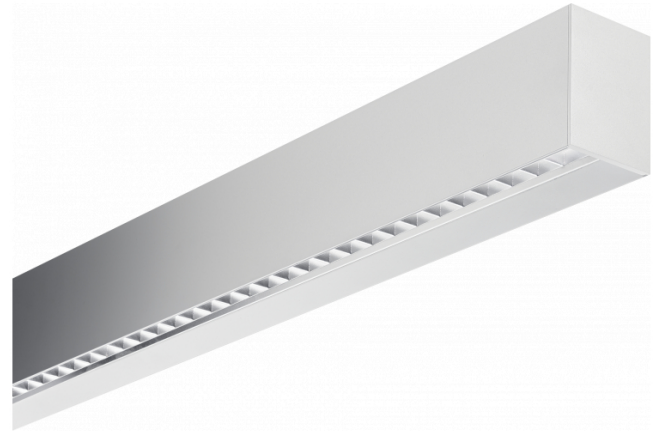

Hideline 65x90 Direct - VDT - LO 400mA - RAL
05.70224153-9999

Fixture details

| | |
|-----------------|---------------------------|
| Mounting | Ceiling |
| Light emission | Direct |
| Fitting cover | VDT louvre |
| Protection rate | IP 20 |
| Housing | Aluminium |
| Finish | RAL colour at your choice |
| Certificates | CE, ISO 9001 |

Photometric details

| | |
|--------------|------------------|
| UGR | <19 |
| CIE Fluxcode | 90 99 100 100 68 |

Dimensions

| | |
|---|---------|
| A | 1410 mm |
|---|---------|

Remarks

Ceiling luminaire - Direct - LO 400mA - VDT louvre - RAL