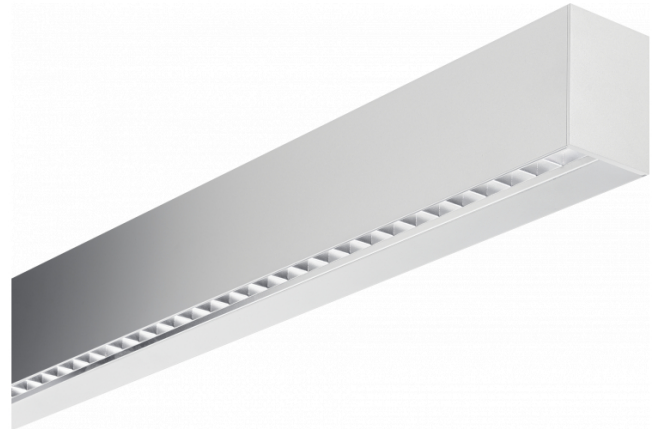

Hideline 65x90 Direct - VDT - LO 400mA - RAL  
05.70220183-9999

**Fixture details**

Mounting	Ceiling
Light emission	Direct
Fitting cover	VDT louvre
Protection rate	IP 20
Housing	Aluminium
Finish	RAL colour at your choice
Certificates	CE, ISO 9001

**Electric details**

Protection class	I
Supply	230V
Control gear box	Current driver

**Lamp details**

Lamptype	LED 3000K
Wattage	4,4W
Gross luminous flux	6560
Luminaire power	39,1W
Number	8
Lifetime LED module	L80/B10 > 72000h
Color tolerance	MacAdam 3
CRI	>80

**Photometric details**

UGR	<19
CIE Fluxcode	90 99 100 100 68

**Dimensions**

A	2250 mm
---	---------

**Remarks**

Ceiling luminaire - Direct - LO 400mA - VDT louvre - RAL

**ENERGY**

A  
 Verkrijgbaar op aanvraag.  
B  
 Disponible sur demande.  
C  
D  
 Available on request.  
E  
F  
 Auf Anfrage.  
G