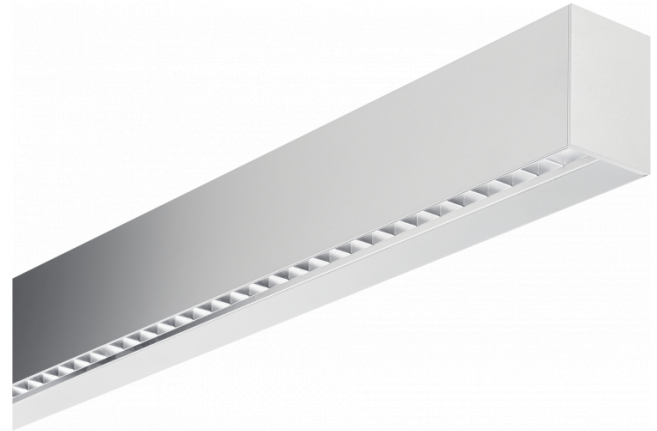

Hideline 65x90 Direct - VDT - LO 400mA - RAL  
05.70220173-9999

**Fixture details**

Mounting	Ceiling
Light emission	Direct
Fitting cover	VDT louvre
Protection rate	IP 20
Housing	Aluminium
Finish	RAL colour at your choice
Certificates	CE, ISO 9001

**Electric details**

Protection class	I
Supply	230V
Control gear box	Current driver

**Lamp details**

Lamptype	LED 3000K
Wattage	4,4W
Gross luminous flux	5740
Luminaire power	34,3W
Number	7
Lifetime LED module	L80/B10 > 72000h
Color tolerance	MacAdam 3
CRI	>80

**Photometric details**

UGR	<19
CIE Fluxcode	90 99 100 100 68

**Dimensions**

A	1970 mm
---	---------

**Remarks**

Ceiling luminaire - Direct - LO 400mA - VDT louvre - RAL

**ENERGY**

Verkrijgbaar op aanvraag.