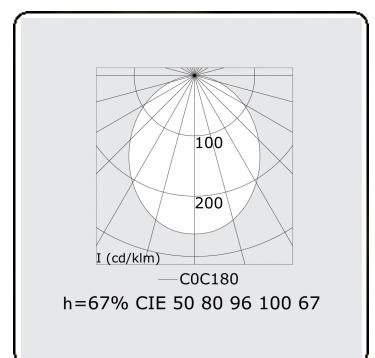

**Electric details**

Protection class	I
Supply	230V
Control gear box	Current driver

**Lamp details**

Lamptype	LED 4000K
Wattage	7,2W
Gross luminous flux	10720
Luminaire power	63,4W
Number	8
Lifetime LED module	L80/B10 > 72000h
Color tolerance	MacAdam 3
CRI	>80

**Photometric details**

UGR	>19
CIE Fluxcode	50 80 96 100 67

**Dimensions**

A	2250 mm
---	---------

**Remarks**

Ceiling luminaire - Direct - HO 325mA - satin (flush) - RAL

**ENERGY**

Verkrijgbaar op aanvraag.