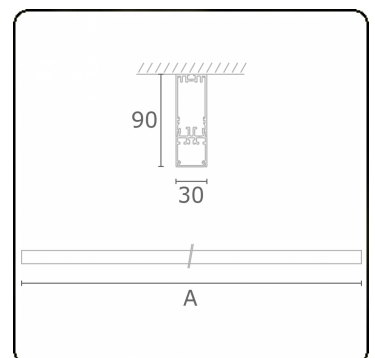

Electric details

Protection class	I
Supply	230V
Control gear box	Current driver

Lamp details

Lamptype	LED 4000K
Wattage	7,2W
Gross luminous flux	9380
Luminaire power	55,4W
Number	7
Lifetime LED module	L80/B10 > 72000h
Color tolerance	MacAdam 3
CRI	>80

Photometric details

UGR	>19
CIE Fluxcode	50 80 96 100 67

Dimensions

A	1970 mm
---	---------

Remarks

Ceiling luminaire - Direct - HO 325mA - satin (flush) - RAL

ENERGY

Verrijgbaar op aanvraag.