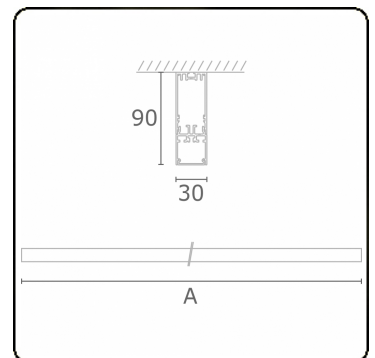

**Electric details**

Protection class	I
Supply	230V
Control gear box	Current driver DALI/TD

**Lamp details**

Lamptype	LED 3000K
Wattage	7,1W
Gross luminous flux	9415
Luminaire power	55W
Number	7
Lifetime LED module	L80/B10 > 72000h
Color tolerance	MacAdam 3
CRI	>80

**Photometric details**

UGR	>19
CIE Fluxcode	50 80 96 100 67

**Dimensions**

A	1970 mm
---	---------

**Remarks**

Ceiling luminaire - Direct - HO 325mA - satin (flush) - RAL

**ENERGY**

Verrijgbaar op aanvraag.