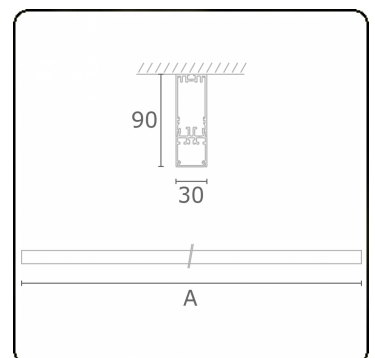

**Electric details**

Protection class	I
Supply	230V
Control gear box	Current driver

**Lamp details**

Lamptype	LED 3000K
Wattage	7,2W
Gross luminous flux	6400
Luminaire power	39,6W
Number	5
Lifetime LED module	L80/B10 > 72000h
Color tolerance	MacAdam 3
CRI	>80

**Photometric details**

UGR	>19
CIE Fluxcode	50 80 96 100 67

**Dimensions**

A	1410 mm
---	---------

**Remarks**

Ceiling luminaire - Direct - HO 325mA - satin (flush) - RAL

**ENERGY**

Verkrijgbaar op aanvraag.