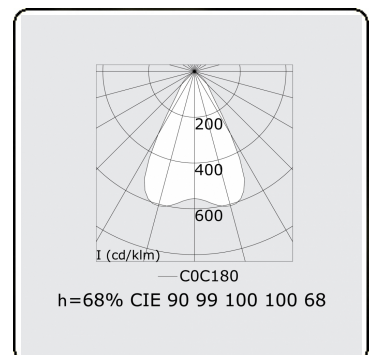

Remarks

Recessed luminaire (trimless) - Direct - LO 400mA - VDT louvre - RAL

ENERGY

Verrijgbaar op aanvraag.

Disponible sur demande.

Available on request.

Auf Anfrage.

WXYZ
kWh/1000h

MULTILINE®

2019/2015