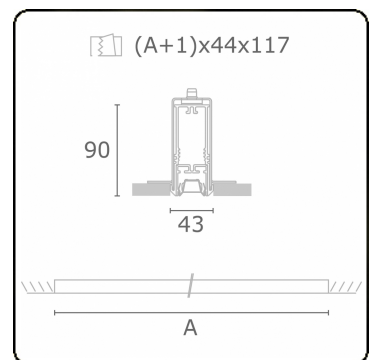

Remarks

Recessed luminaire (trimless) - Direct - LO 400mA - VDT louvre - RAL

ENERGY

Verrijgbaar op aanvraag.

Disponible sur demande.

Available on request.

Auf Anfrage.

WXYZ
kWh/1000h

MULTILINE®

2019/2015