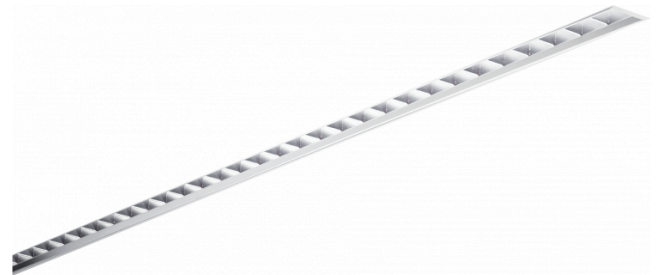

Rekta 30x90 Direct - VDT - LO 400mA - RAL
07.13424193-9999

Fixture details

| | |
|-----------------|---------------------------|
| Mounting | Ceiling recessed |
| Light emission | Direct |
| Fitting cover | VDT louvre |
| Protection rate | IP 20 |
| Housing | Aluminium |
| Finish | RAL colour at your choice |
| Certificates | CE, ISO 9001 |

Electric details

| | |
|------------------|------------------------|
| Protection class | I |
| Supply | 230V |
| Control gear box | Current driver DALI/TD |

Lamp details

| | |
|---------------------|------------------|
| Lamptype | LED 3000K |
| Wattage | 4,4W |
| Gross luminous flux | 7380 |
| Luminaire power | 44W |
| Number | 9 |
| Lifetime LED module | L80/B10 > 72000h |
| Color tolerance | MacAdam 3 |
| CRI | >80 |

Photometric details

| | |
|--------------|------------------|
| UGR | <19 |
| CIE Fluxcode | 90 99 100 100 68 |

Dimensions

| | |
|---|---------|
| A | 2535 mm |
|---|---------|

Remarks

Recessed luminaire (trimless) - Direct - LO 400mA - VDT louvre - RAL