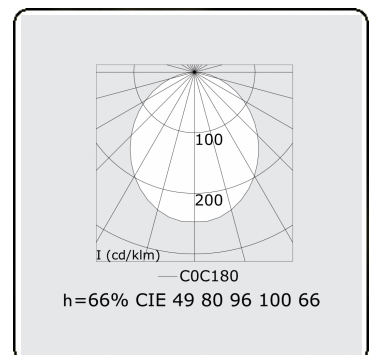

Electric details

Protection class	I
Supply	230V
Control gear box	Current driver DALI/TD

Lamp details

Lamptype	LED 4000K
Wattage	3,2W
Gross luminous flux	2010
Luminaire power	10,6W
Number	3
Lifetime LED module	L80/B10 > 72000h
Color tolerance	MacAdam 3
CRI	>80

Photometric details

UGR	>19
CIE Fluxcode	49 80 96 100 66

Dimensions

A	850 mm
---	--------

Remarks

Wall luminaire - Direct - HO 150mA - satin (flush) - ANO

ENERGY

Verrijgbaar op aanvraag.