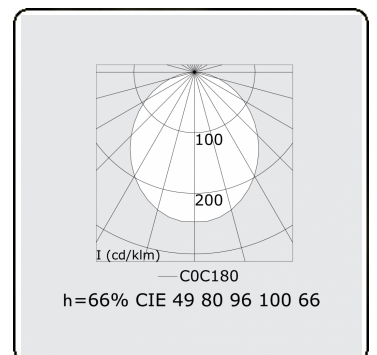

Electric details

Protection class	I
Supply	230V
Control gear box	Current driver DALI/TD

Lamp details

Lamptype	LED 4000K
Wattage	3,2W
Gross luminous flux	2700
Luminaire power	14,1W
Number	4
Lifetime LED module	L80/B10 > 72000h
Color tolerance	MacAdam 3
CRI	>80

Photometric details

UGR	>19
CIE Fluxcode	49 80 96 100 66

Dimensions

A	1130 mm
---	---------

Remarks

Wall luminaire - Direct - HO 150mA - satin (flush) - ANO

ENERGY

Verrijgbaar op aanvraag.