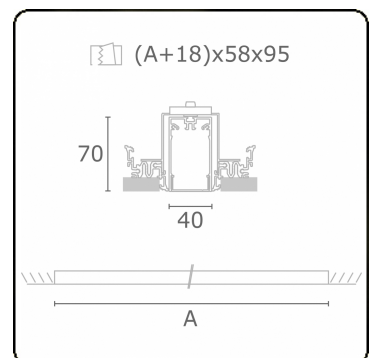

Electric details

Protection class	I
Supply	230V
Control gear box	Current driver DALI/TD

Lamp details

Lamptype	LED 4000K
Wattage	3,2W
Gross luminous flux	6030
Luminaire power	31,7W
Number	9
Lifetime LED module	L80/B10 > 72000h
Color tolerance	MacAdam 3
CRI	>80

Photometric details

UGR	>19
CIE Fluxcode	49 80 96 100 66

Dimensions

A	2524 mm
---	---------

Remarks

Recessed luminaire (trimless) - Direct - HO 150mA - satin (flush) - RAL

ENERGY 

Verrijgbaar op aanvraag.