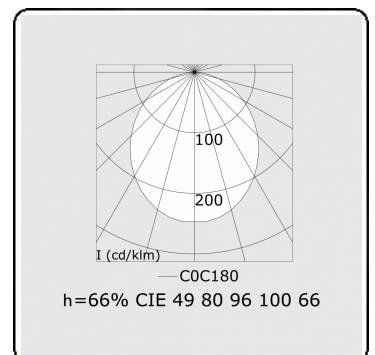

Electric details

Protection class	I
Supply	230V
Control gear box	Current driver

Lamp details

Lamptype	LED 4000K
Wattage	3,2W
Gross luminous flux	6030
Luminaire power	31,7W
Number	9
Lifetime LED module	L80/B10 > 72000h
Color tolerance	MacAdam 3
CRI	>80

Photometric details

UGR	>19
CIE Fluxcode	49 80 96 100 66

Dimensions

A	2524 mm
---	---------

Remarks

Recessed luminaire (trimless) - Direct - HO 150mA - satin (flush) - RAL

ENERGY

Verrijgbaar op aanvraag.