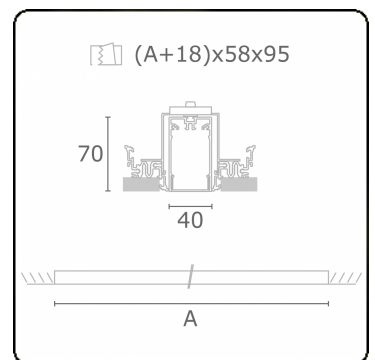

Electric details

Protection class	I
Supply	230V
Control gear box	Current driver DALI/TD

Lamp details

Lamptype	LED 3000K
Wattage	3,2W
Gross luminous flux	4480
Luminaire power	24,6W
Number	7
Lifetime LED module	L80/B10 > 72000h
Color tolerance	MacAdam 3
CRI	>80

Photometric details

UGR	>19
CIE Fluxcode	49 80 96 100 66

Dimensions

A	1964 mm
---	---------

Remarks

Recessed luminaire (trimless) - Direct - HO 150mA - satin (flush) - RAL

ENERGY

Verrijgbaar op aanvraag.