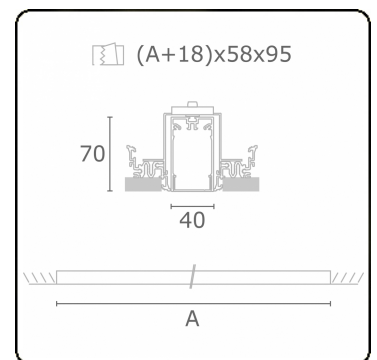

Electric details

Protection class	I
Supply	230V
Control gear box	Current driver

Lamp details

Lamptype	LED 3000K
Wattage	3,2W
Gross luminous flux	2560
Luminaire power	14,1W
Number	4
Lifetime LED module	L80/B10 > 72000h
Color tolerance	MacAdam 3
CRI	>80

Photometric details

UGR	>19
CIE Fluxcode	49 80 96 100 66

Dimensions

A	1124 mm
---	---------

Remarks

Recessed luminaire (trimless) - Direct - HO 150mA - satin (flush) - RAL

ENERGY

Verrijgbaar op aanvraag.