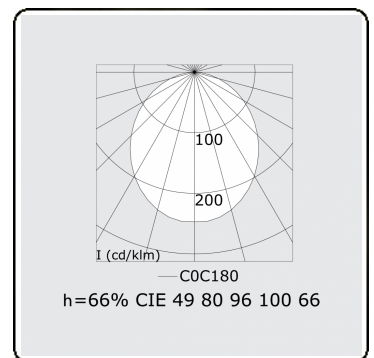

Electric details

Protection class	I
Supply	230V
Control gear box	Current driver

Lamp details

Lamptype	LED 4000K
Wattage	3,2W
Gross luminous flux	4050
Luminaire power	21,1W
Number	6
Lifetime LED module	L80/B10 > 72000h
Color tolerance	MacAdam 3
CRI	>80

Photometric details

UGR	>19
CIE Fluxcode	49 80 96 100 66

Dimensions

A	1684 mm
---	---------

Remarks

Recessed luminaire (trimless) - Direct - HO 150mA - satin (flush) - ANO

ENERGY

Verrijgbaar op aanvraag.