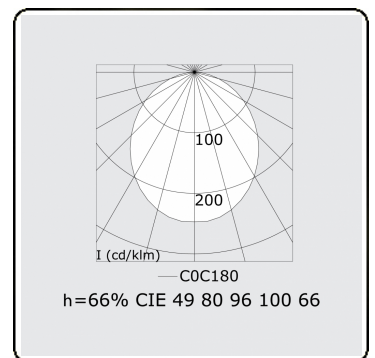

Electric details

Protection class	I
Supply	230V
Control gear box	Current driver

Lamp details

Lamptype	LED 4000K
Wattage	3,2W
Gross luminous flux	3350
Luminaire power	17,6W
Number	5
Lifetime LED module	L80/B10 > 72000h
Color tolerance	MacAdam 3
CRI	>80

Photometric details

UGR	>19
CIE Fluxcode	49 80 96 100 66

Dimensions

A	1404 mm
---	---------

Remarks

Recessed luminaire (trimless) - Direct - HO 150mA - satin (flush) - ANO

ENERGY

Verrijgbaar op aanvraag.