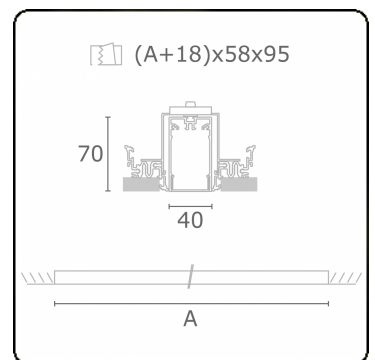

Electric details

Protection class	I
Supply	230V
Control gear box	Current driver

Lamp details

Lamptype	LED 4000K
Wattage	3,2W
Gross luminous flux	3350
Luminaire power	17,6W
Number	5
Lifetime LED module	L80/B10 > 72000h
Color tolerance	MacAdam 3
CRI	>80

Photometric details

UGR	>19
CIE Fluxcode	49 80 96 100 66

Dimensions

A	1404 mm
---	---------

Remarks

Recessed luminaire (trimless) - Direct - HO 150mA - satin (flush) - ANO

ENERGY

Verrijgbaar op aanvraag.