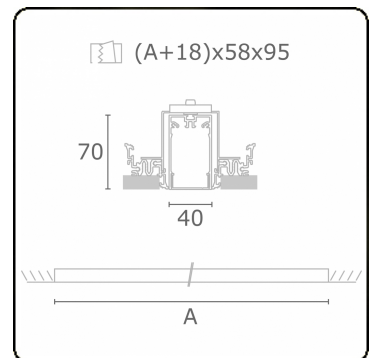

Electric details

Protection class	I
Supply	230V
Control gear box	Current driver DALI/TD

Lamp details

Lamptype	LED 3000K
Wattage	3,2W
Gross luminous flux	6400
Luminaire power	35,2W
Number	10
Lifetime LED module	L80/B10 > 72000h
Color tolerance	MacAdam 3
CRI	>80

Photometric details

UGR	>19
CIE Fluxcode	49 80 96 100 66

Dimensions

A	2804 mm
---	---------

Remarks

Recessed luminaire (trimless) - Direct - HO 150mA - satin (flush) - ANO

ENERGY

Verrijgbaar op aanvraag.