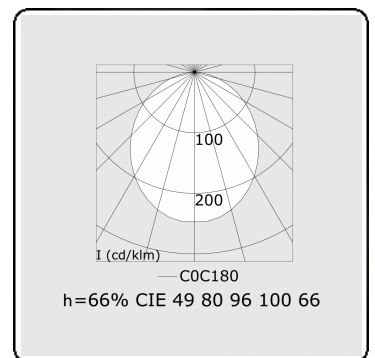

Electric details

Protection class	I
Supply	230V
Control gear box	Current driver DALI/TD

Lamp details

Lamptype	LED 3000K
Wattage	3,2W
Gross luminous flux	6400
Luminaire power	35,2W
Number	10
Lifetime LED module	L80/B10 > 72000h
Color tolerance	MacAdam 3
CRI	>80

Photometric details

UGR	>19
CIE Fluxcode	49 80 96 100 66

Dimensions

A	2804 mm
---	---------

Remarks

Recessed luminaire (trimless) - Direct - HO 150mA - satin (flush) - ANO

ENERGY

Verrijgbaar op aanvraag.